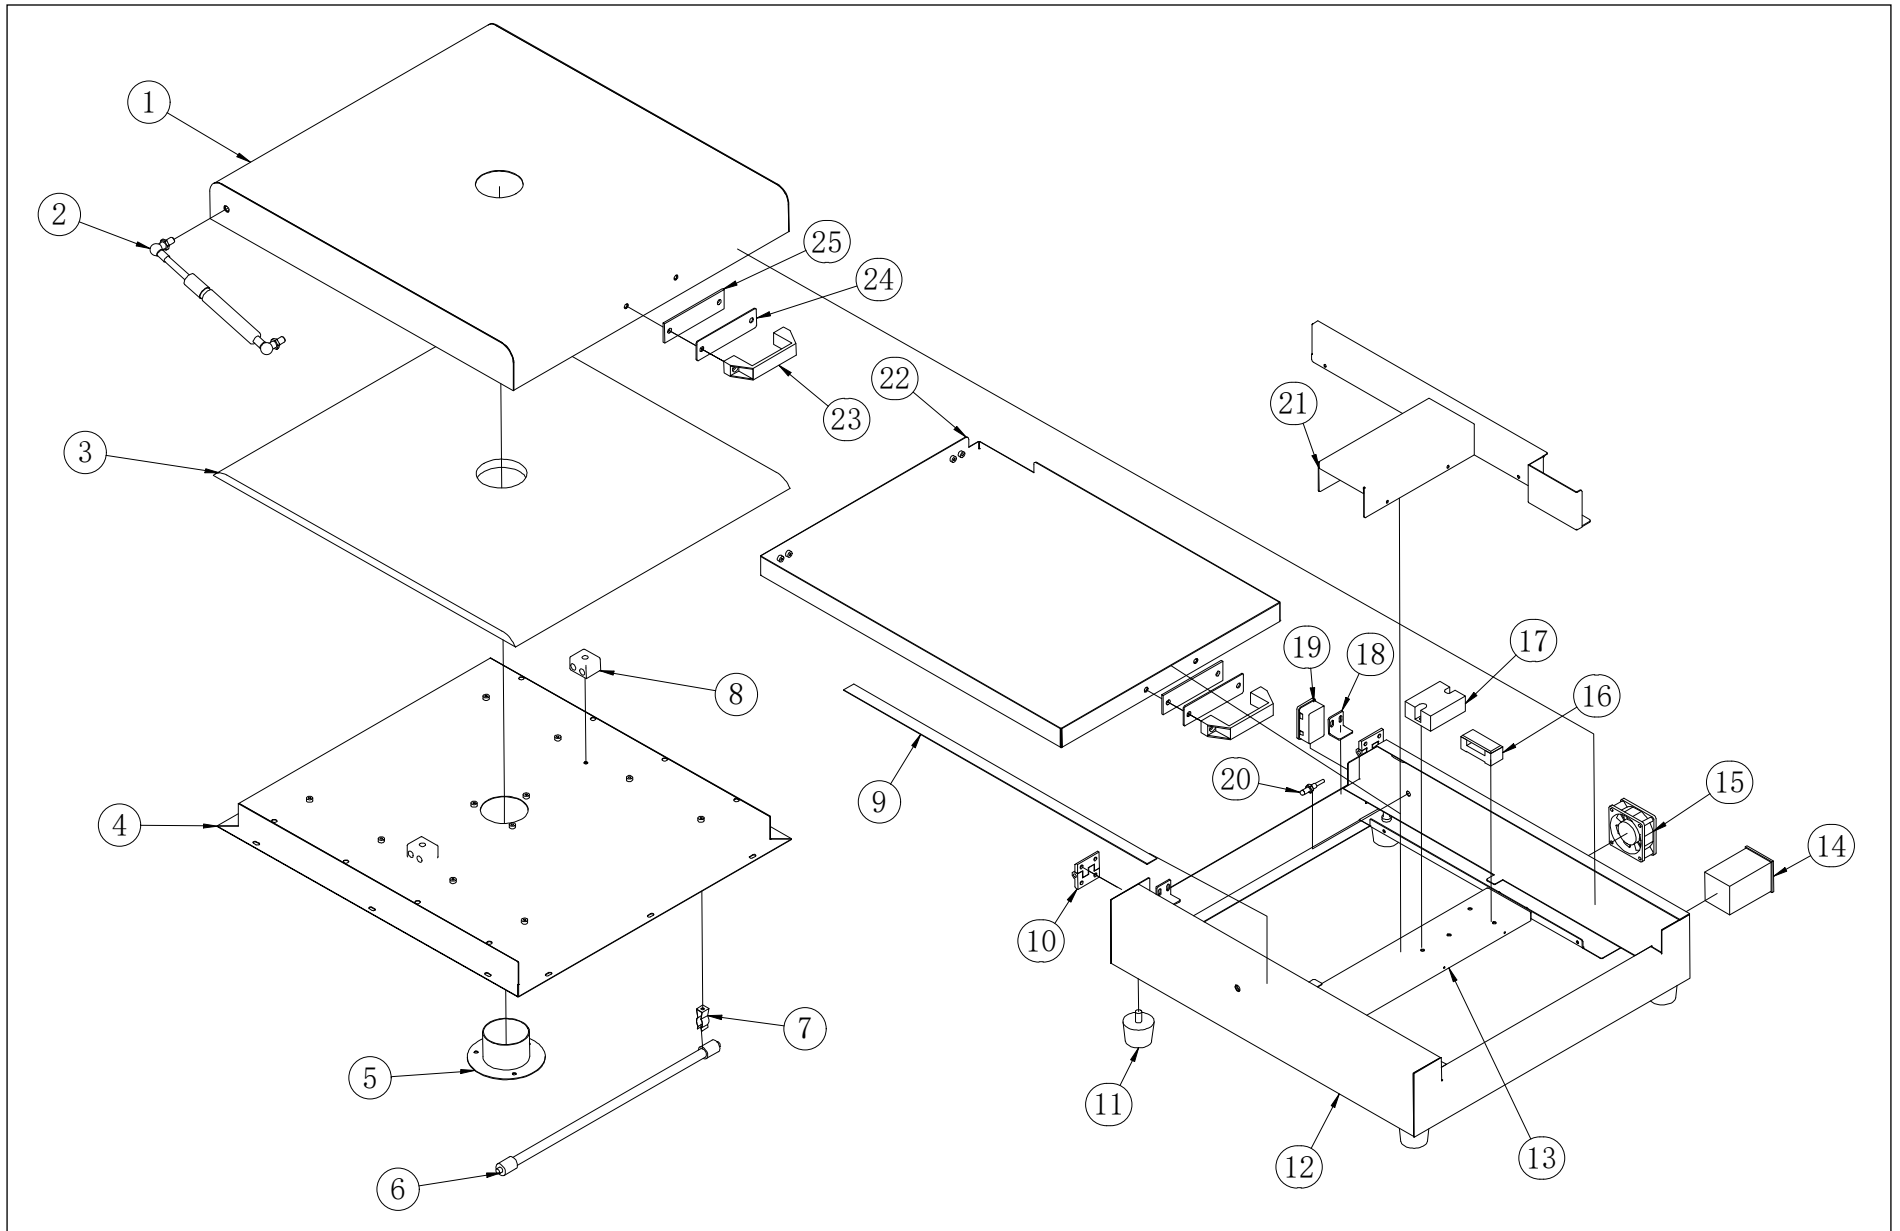

HD-25M Parts Book

Dryer diagram

Dryer list table

Item	Part number	Part name
1	54050101-01	Dryer top cover
2	80060108-100	FHL62-M8-100 Nitrogen spring FHL62-M8-100
3	52013107-01	Insulated glass wool
4	54050102-01	Heating partition
5	54050104-01	Chimney
6	52101902-01	Heating tube-L400
7	52012601-01	Lamp Clamp
8	80388521	Ceramic terminal blocks-2 in 2 out - 30A
9	52013205-01	1mm Silicone pad strip
10	52011501-01	Hinge-40X40X5
11	52013902-01	Rubber feet
12	54050105-01	Machine rack
13	54050107-01	Support plate
14	52100502-01	CHB102 Thermostat CHB102
15	80381607	Cooling fan
16	80381502	TB terminal block 1504
17	80381102	Single-phase solid-state relay
18	54050108-01	Limit plate
19	80351303	Power switch socket + fuse

Dryer list table

Item	Part number	Part name
20	52101806-01	Temperature measuring probe
21	54050109-01	Protective cover
22	54050106-01	Drawer
23	52011804-01	Square handle
24	54050110-01	Insulated pressure plate
25	52017501-01	Heat insulation rubber